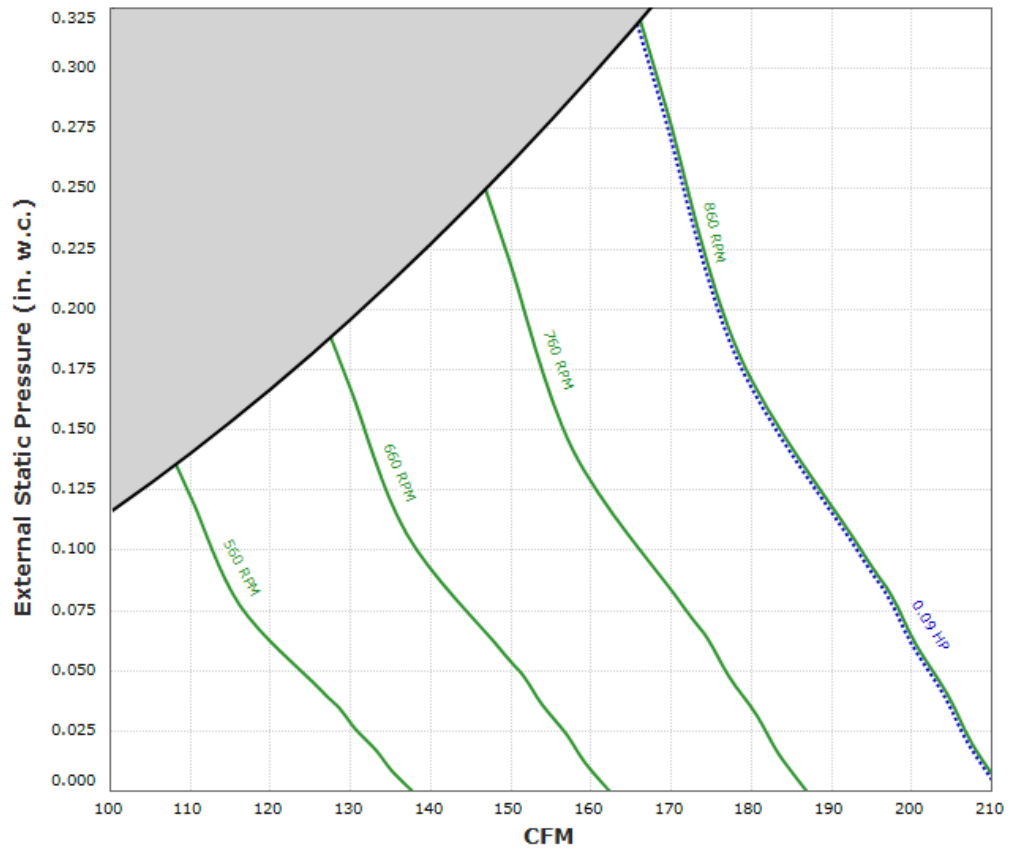

## CFA-D200-RA Performance Curve

Max Sizeable RPM = 860 RPM. Curve shown extended beyond this point for reference only.